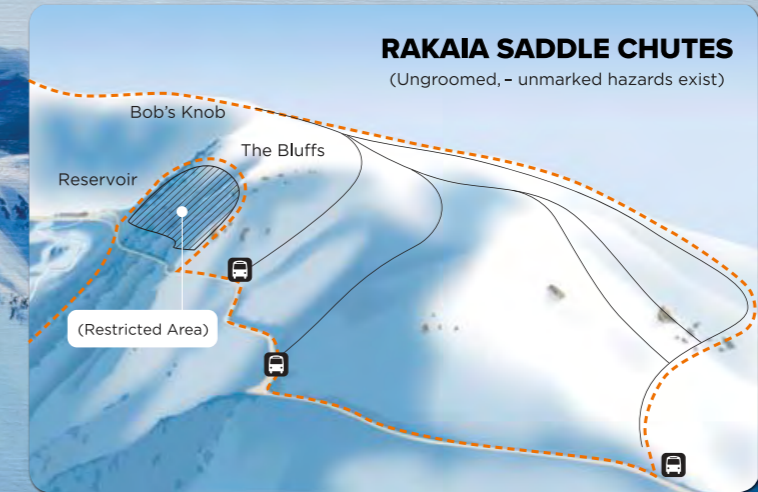

Mt Hutt
canterbury new zealand

DO YOU KNOW OUR SNOW RESPONSIBILITY CODE?
Please follow it while on mountain.

BASE FACILITIES

- Patrol/Medical
- Toilets
- Food & Beverages
- Snow Shop
- Guest Services
- Ski/Snowboard Rental
- Snowsports School
- Ride Share Point
- Car Park
- Sledding Area
- Shuttle

SKI AREA

- Ski Area Boundary
- Controlled Off-piste Zone
- Beginner
- Intermediate
- Advanced
- Expert
- Extreme
- Terrain Park
- Lifts
- Surface Conveyor Lift
- Race Starts
- Slow Zone
- Tunnel
- Restricted Area
- Boundary Gate
- Terrain Access Gate
- Alpine Spa
- Mt Hutt is a Smoke & Vape Free Ski Area

RAKAIA SADDLE CHUTES
 (shuttle service operating as conditions allow)